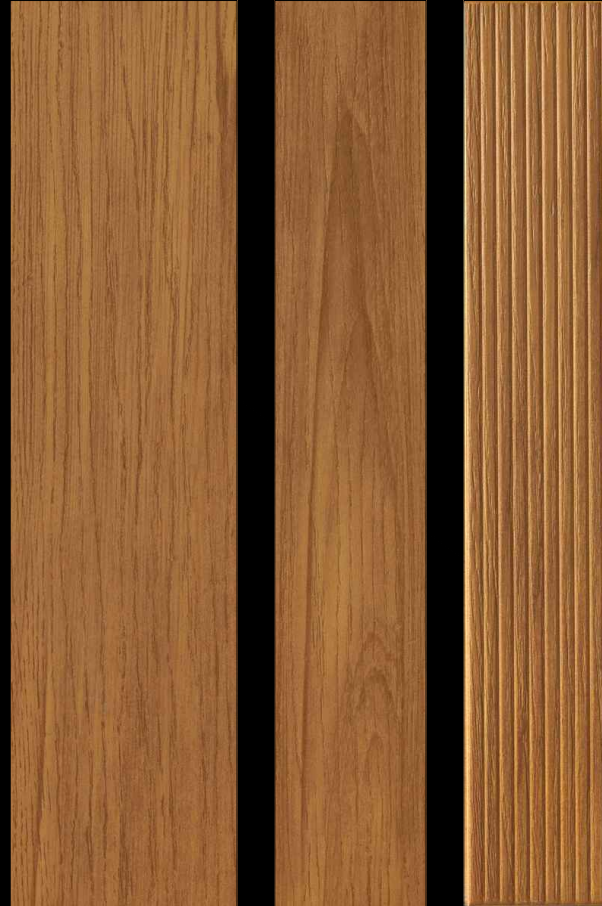

A free-standing, inspectable, sectioned modular paving dry-mounted on special plastic supports, with a fix or adjustable height.

faggio

15x60

10x60

10x60 eXter

rovere

15x60

10x60