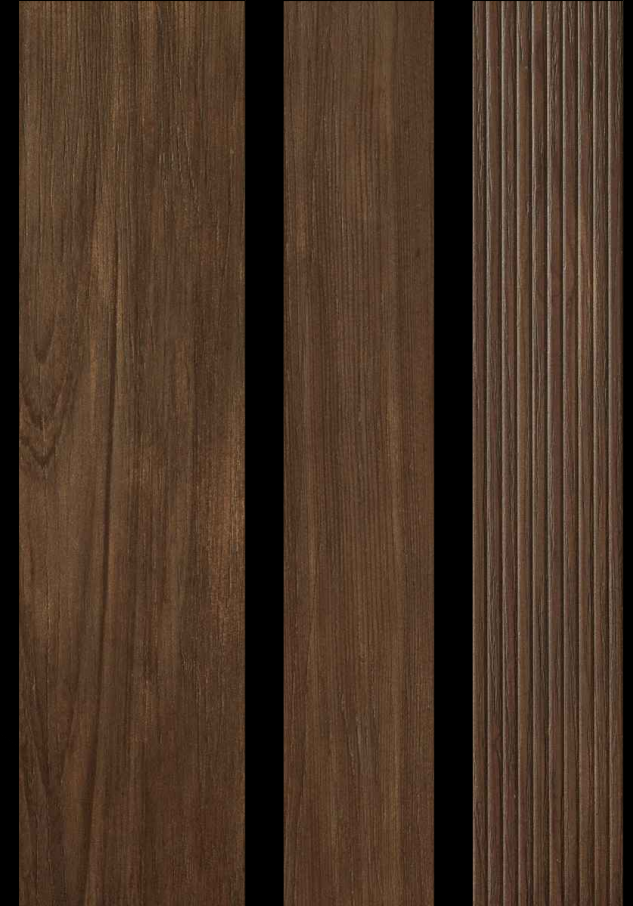

15x60

10x60

10x60 eXter

Finishes, variants and characteristics

KronosTecnica is a full accessorized solution, available in different sizes and finishes.